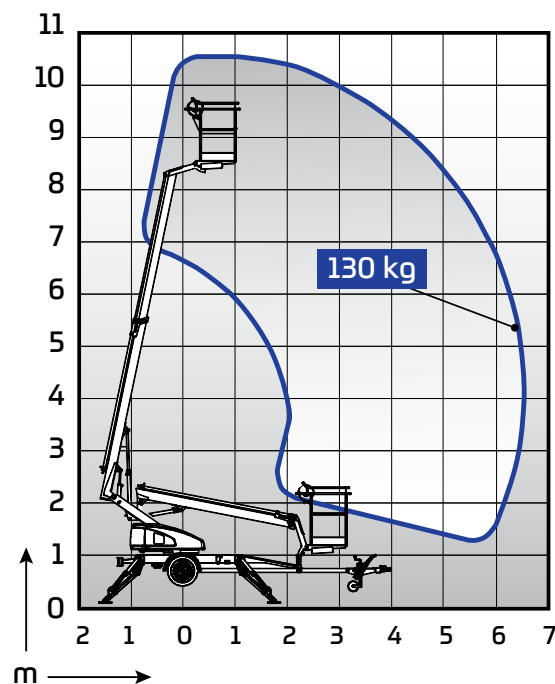

Meet

DINO 105TL

DINO® TRAILER MOUNTED MEWPs

Standard features in DINO 105TL:

- Ultra-light, total weight only 955 kg
- Simple, easy to use
- Easy to maintain
- 1-person steel basket, capacity 130 kg
- Reliable and safe

Options available for DINO 105TL:

- Driving system; easy to move at work site
- Outrigger support indicator
- Extra outrigger pads 300 x 300 x 30 mm + bracket
- Lockable tool / harness box
- Spare wheel
- Special color

Technical data

	105TL
Max. working height	10.50 m
Max. platform height	8.50 m
Max. outreach	6.50 m
Support width	3.25 / 3.50 m
Lifting capacity	130 kg
Basket size	0.75 x 0.80 m
Boom rotation	+/- 355°
Boom control	2-speed
Transport length	5.45 m
Transport width	1.49 m
Transport height	1.98 m
Weight	955 kg
Driving system	opt.
AC socket in the basket x 2	std
Electric motor 110/230VAC	std