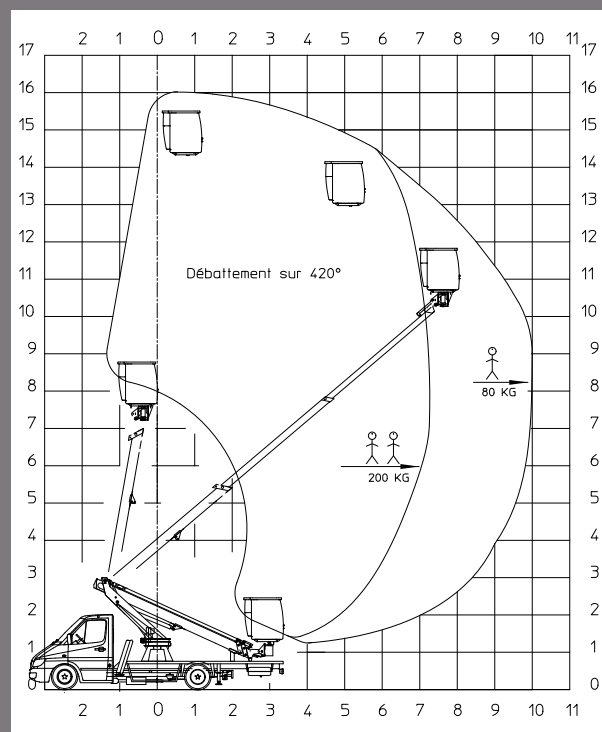

- // Working height: 16m
- // Working outreach: 10m
- // Rotation: 360°
- // 2 men basket with outriggers (200kg)

/ STANDARD

- Engine start & stop from basket
- Hour-counter
- Independant emergency manual pump
- Full proportional controls
- Secure access to the working platform
- Hoses and cables are inside the boom structure for maximum protection

/ OPTIONS

- Signaling devices (triflash, 2 flashing lights, reflective strips)
- Rotating basket 2x90°
- Fully opening insulating basket or aluminium
- Aluminium chests
- Aluminium side panels
- Toolholders in the basket
- Ladder rack

Full list of options, please contact us

/ POSSIBLE TYPES OF VEHICLES:

- RENAULT MAXITY (3400 wheelbase)
- IVECO DAILY (3750 wheelbase)
- MERCEDES 313 CDI (3665 wheelbase)

For vehicles options, please contact us before order

KT48

/ CONTACT US

KLUBB®

12 avenue James de Rothschild
77164 Ferrières-en-Brie, France

Tel: +33.(0)1.60.95.12.47
Fax: +33.(0)1.60.05.68.38
Website: www.klubb.com
contact@klubb.com